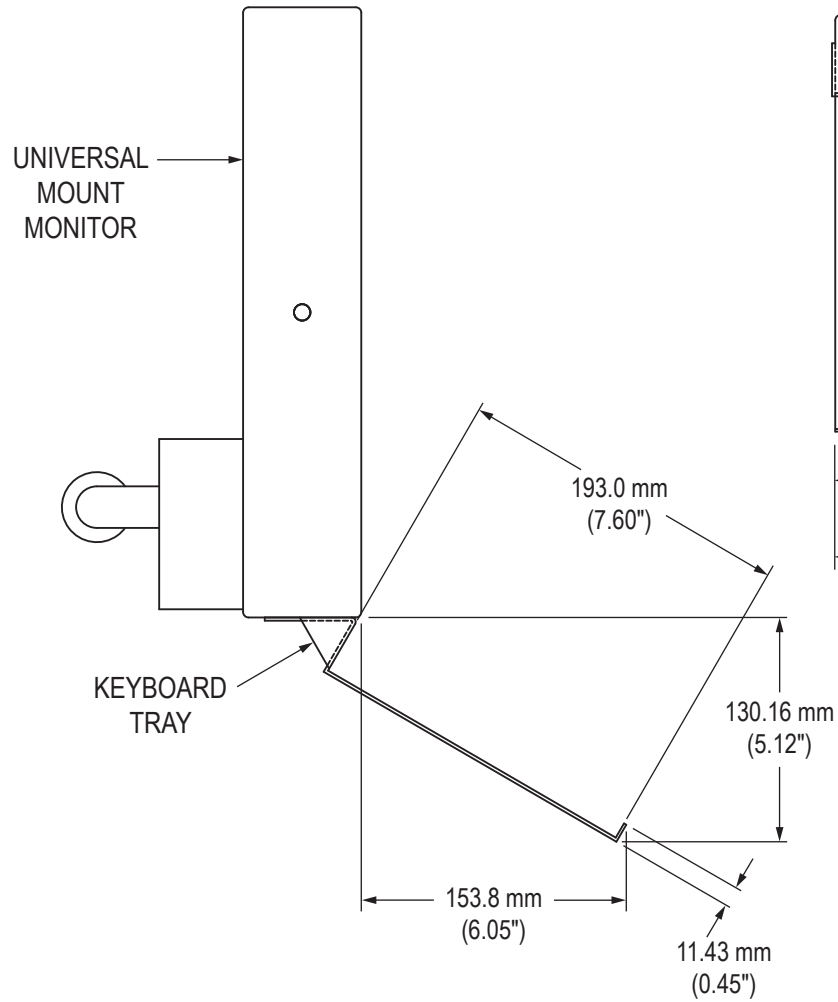

Side View

Top View

KB-TRAY-XX-06R

Side View

Top View

Mechanical Drawing – Keyboard Mounting Tray

© 2021

Hope Industrial Systems, Inc.

Toll Free: (877) 762-9790 · International: +1 (678) 762-9790
UK: +44 (0) 20 7193-2618 · E-mail: support@HopelIndustrial.com

Part Number: KB-TRAY series

Revision:

Date: 2019.02.14

Page 2 of 2

NOTES: