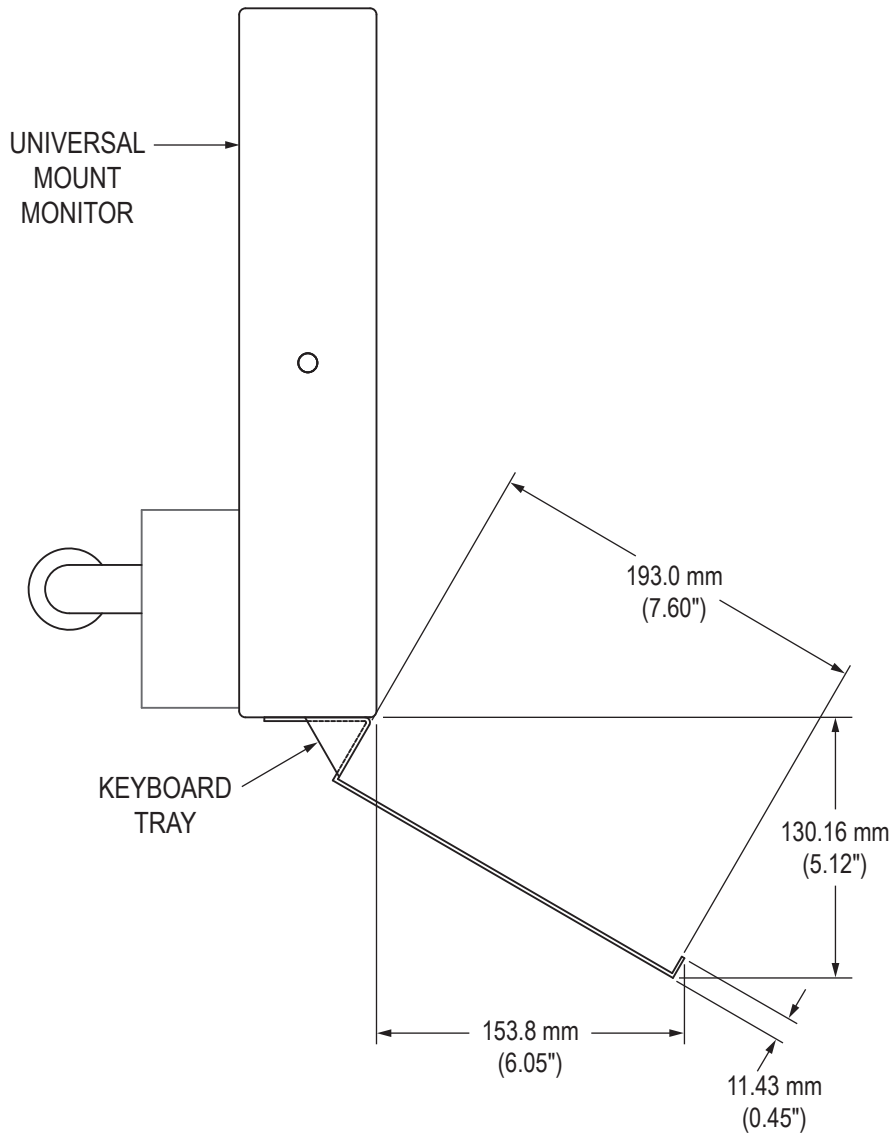

Side View

Top View

KB-TRAY-XX-06R

Side View

Top View

Mechanical Drawing – Keyboard Mounting Tray

© 2021

Hope Industrial Systems, Inc.

Toll Free: (877) 762-9790 · International: +1 (678) 762-9790
UK: +44 (0) 20 7193-2618 · E-mail: support@HopelIndustrial.com

Part Number: KB-TRAY series

Revision:

Date: 2019.02.14

Page 2 of 2

NOTES: