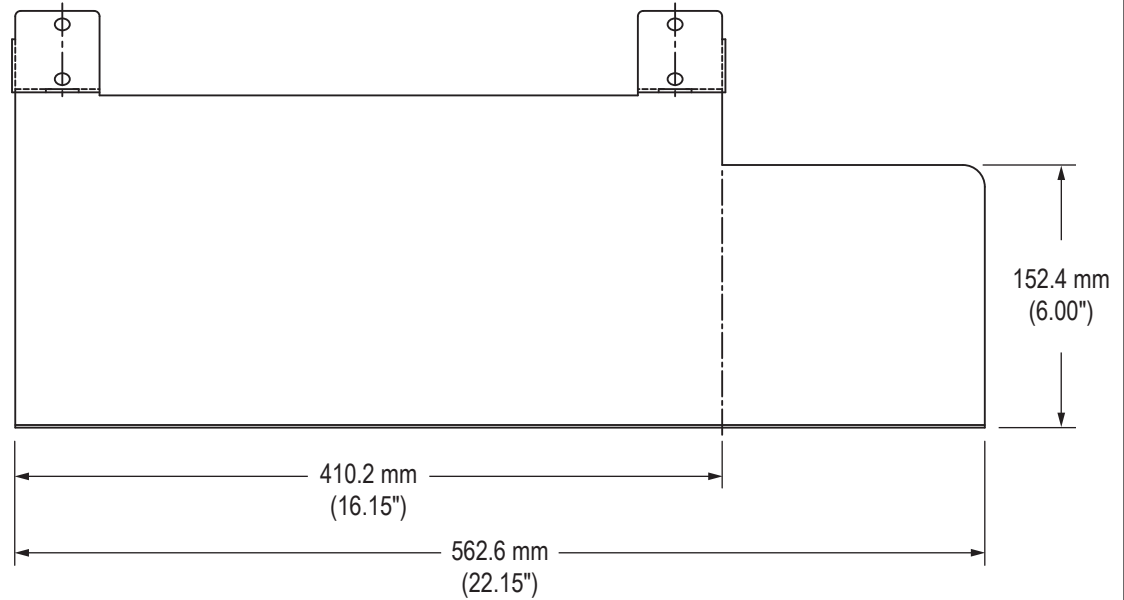

Side View

Top View

KB-TRAY-XX-06R

Side View

Top View

Mechanical Drawing – Keyboard Mounting Tray

© 2021

Hope Industrial Systems, Inc.

Toll Free: (877) 762-9790 · International: +1 (678) 762-9790
UK: +44 (0) 20 7193-2618 · E-mail: support@HopelIndustrial.com

Part Number: KB-TRAY series

Revision:

Date: 2019.02.14

Page 2 of 2

NOTES: