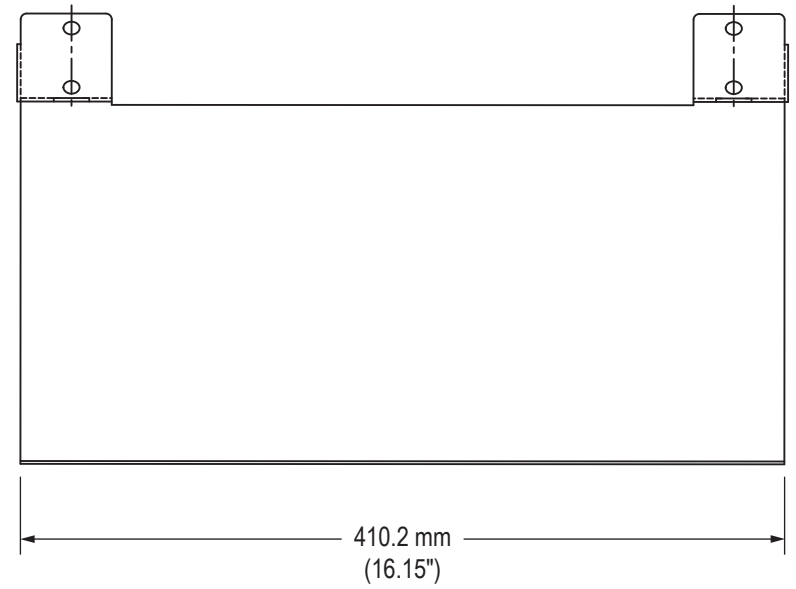

Side View

Top View

KB-TRAY-XX-06R

Side View

Top View

Mechanical Drawing – Keyboard Mounting Tray

© 2021

Hope Industrial Systems, Inc.

Toll Free: (877) 762-9790 · International: +1 (678) 762-9790
UK: +44 (0) 20 7193-2618 · E-mail: support@HopelIndustrial.com

Part Number: KB-TRAY series

Revision:

Date: 2019.02.14

Page 2 of 2

NOTES: