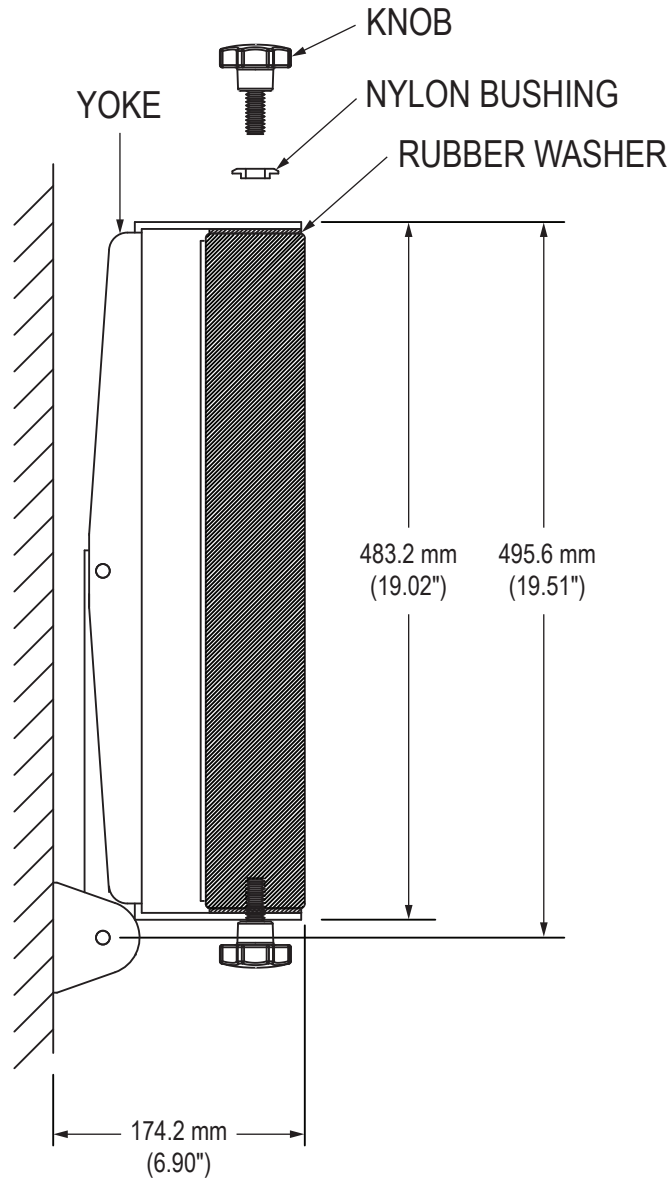

15/17" MODEL

Top View (Collapsed)

Side View (Extended)

Mounting Bracket

19" MODEL

Top View (Collapsed)

Side View (Extended)

Mounting Bracket

19.5" MODEL

Top View (Collapsed)

Side View (Extended)

Mounting Bracket

22" MODEL

Top View (Collapsed)

Side View (Extended)

Mounting Bracket

23.8" MODEL

Top View (Collapsed)

Side View (Extended)

Mounting Bracket