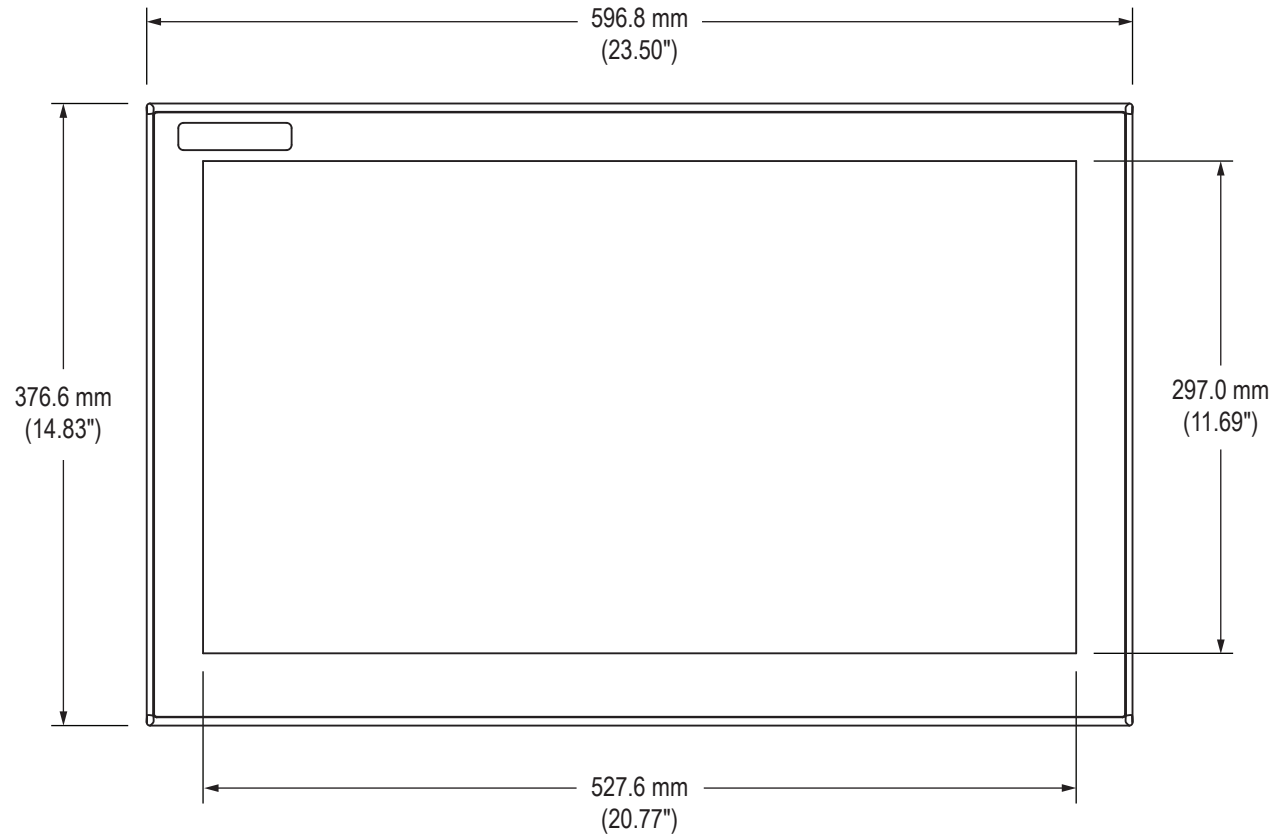

HIS-ML23.8-Fxxx Models

Front View

Side View

HIS-ML23.8-Fxxx Models

Rear View

Bottom View

HIS-ML23.8-Fxxx Models

Bottom View (showing Cable Connections)

Mounting Diagram

HIS-ML23.8-Sxxx Models

Front View

Side View

HIS-ML23.8-Sxxx Models

Rear View

Bottom View

HIS-ML23.8-Sxxx Models

Bottom View (showing Cable Connections)

Mounting Diagram

Cutout Dimensions (All Models)

VB-22A Accessory Mounting Bracket

Rear View

Bottom View