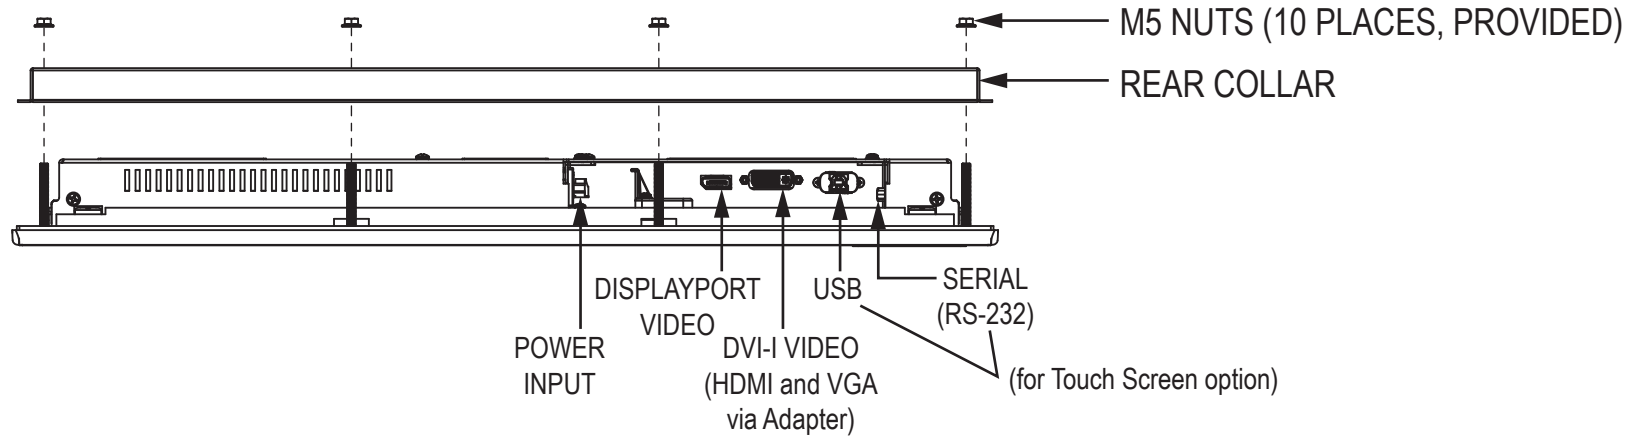

HIS-ML23.8-Fxxx Models

Front View

Side View

HIS-ML23.8-Fxxx Models

Rear View

Bottom View

HIS-ML23.8-Fxxx Models

Bottom View (showing Cable Connections)

Mounting Diagram

HIS-ML23.8-Sxxx Models

Front View

Side View

HIS-ML23.8-Sxxx Models

Rear View

Bottom View

HIS-ML23.8-Sxxx Models

Bottom View (showing Cable Connections)

Mounting Diagram

Cutout Dimensions (All Models)

VB-22A Accessory Mounting Bracket

Rear View

Bottom View