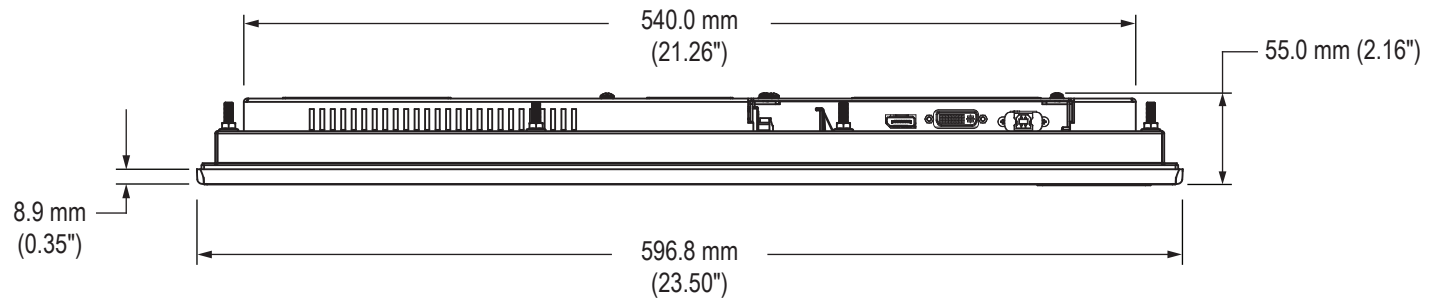

HIS-ML23.8-Fxxx Models

Front View

Side View

HIS-ML23.8-Fxxx Models

Rear View

Bottom View

HIS-ML23.8-Fxxx Models

Bottom View (showing Cable Connections)

Mounting Diagram

HIS-ML23.8-Sxxx Models

Front View

Side View

HIS-ML23.8-Sxxx Models

Rear View

Bottom View

HIS-ML23.8-Sxxx Models

Bottom View (showing Cable Connections)

Mounting Diagram

Cutout Dimensions (All Models)

VB-22A Accessory Mounting Bracket

Rear View

Bottom View