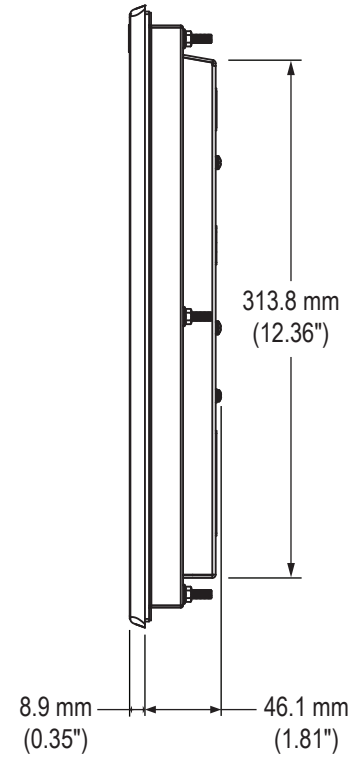

HIS-ML23.8-Fxxx Models

Front View

Side View

HIS-ML23.8-Fxxx Models

Rear View

Bottom View

HIS-ML23.8-Fxxx Models

Bottom View (showing Cable Connections)

Mounting Diagram

HIS-ML23.8-Sxxx Models

Front View

Side View

HIS-ML23.8-Sxxx Models

Rear View

Bottom View

HIS-ML23.8-Sxxx Models

Bottom View (showing Cable Connections)

Mounting Diagram

Cutout Dimensions (All Models)

VB-22A Accessory Mounting Bracket

Rear View

Bottom View