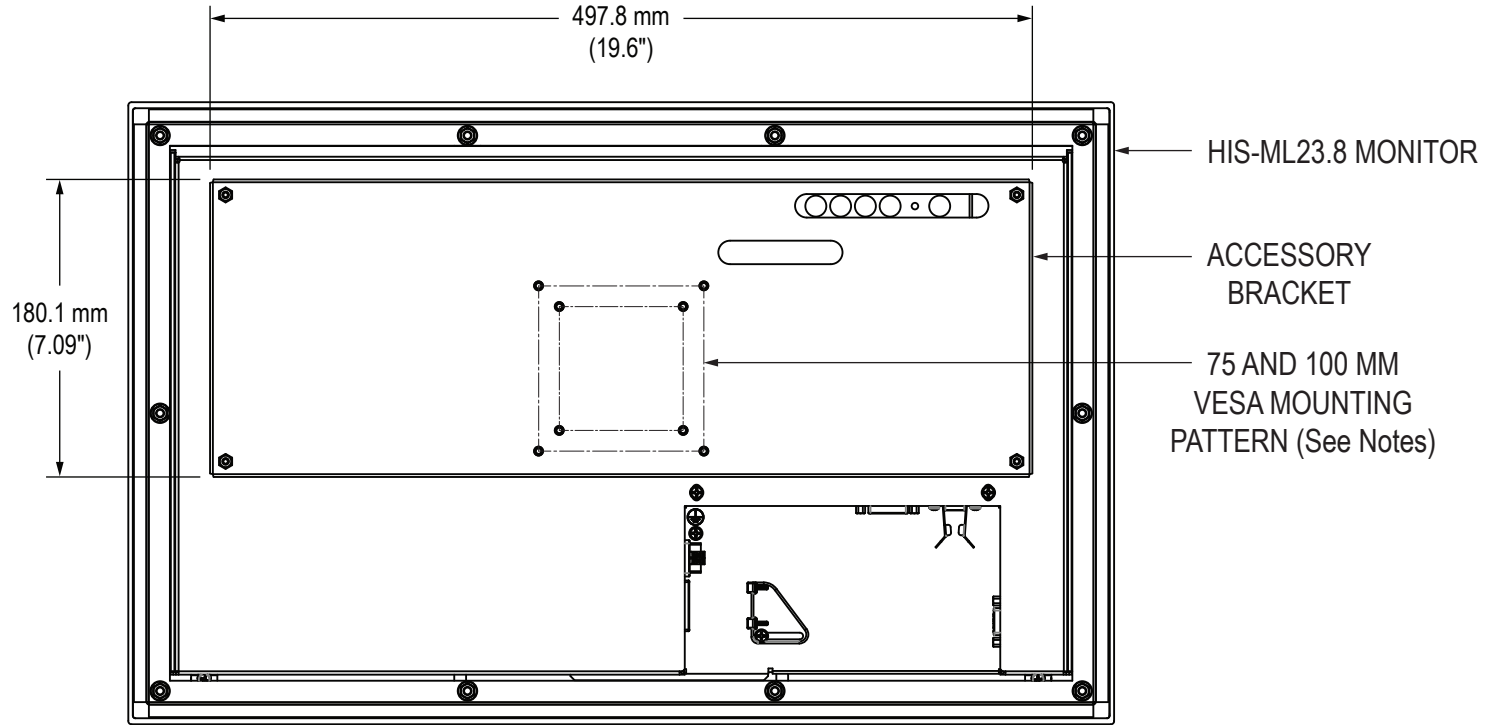

Bottom View (showing Cable Connections)

Mounting Diagram

Cutout Dimensions (All Models)

VB-22A Accessory Mounting Bracket

Rear View

Bottom View