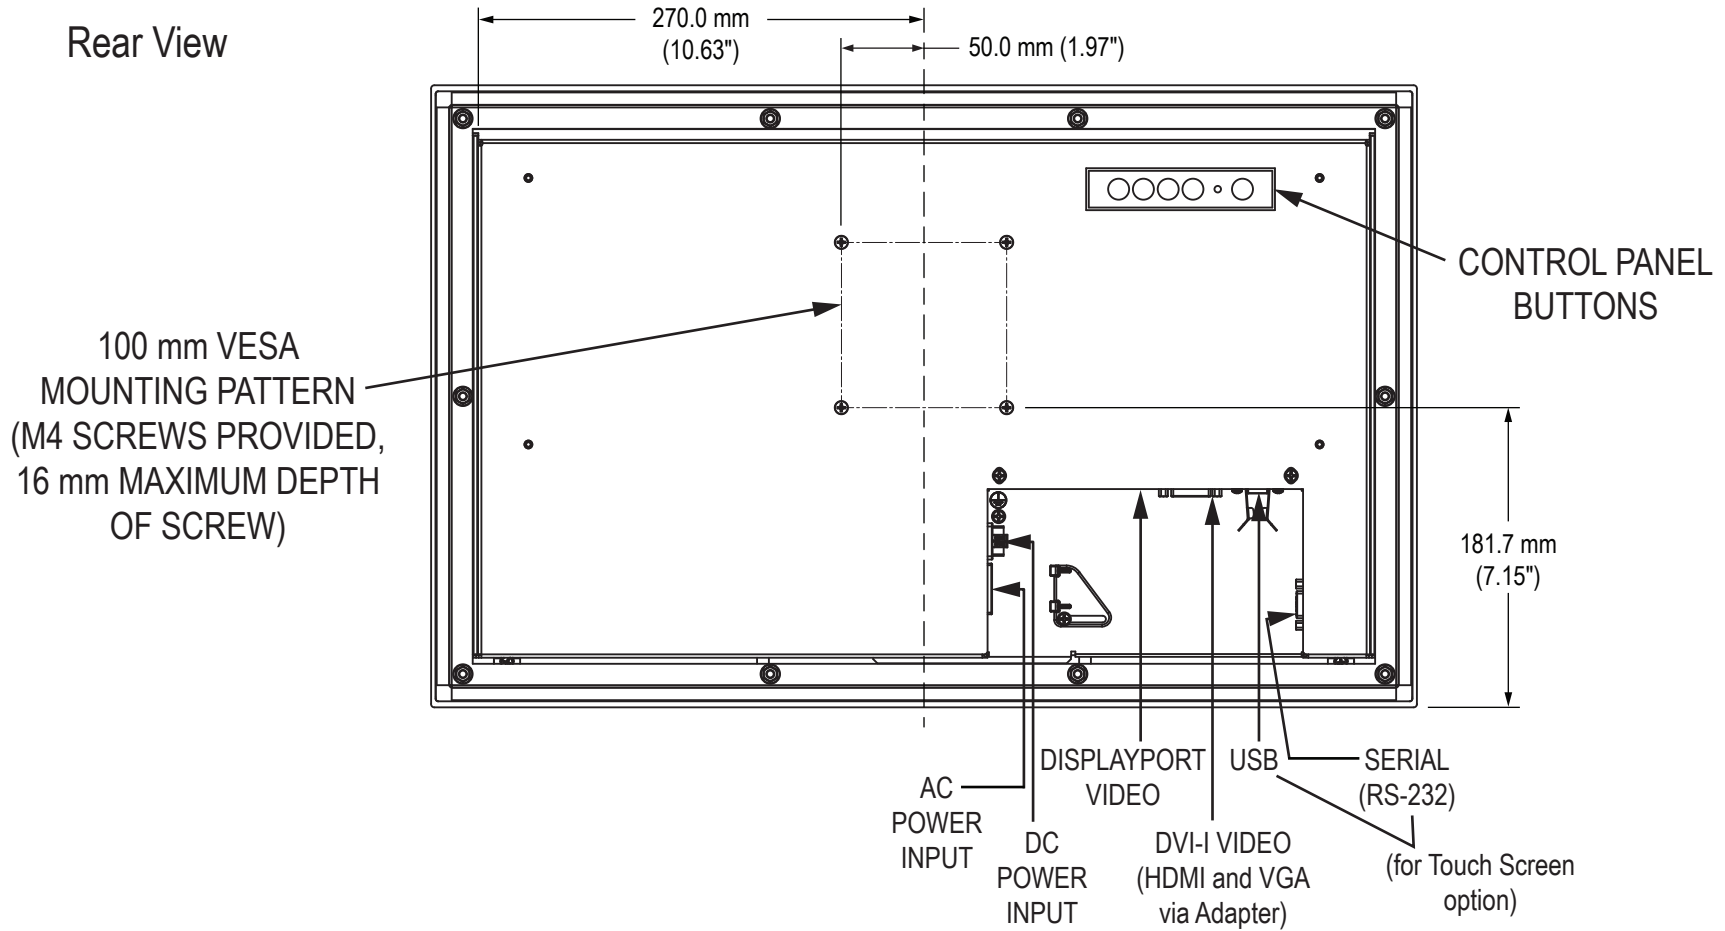

HIS-ML23.8-Fxxx Models

Front View

Side View

HIS-ML23.8-Fxxx Models

Rear View

Bottom View

HIS-ML23.8-Fxxx Models

Bottom View (showing Cable Connections)

Mounting Diagram

HIS-ML23.8-Sxxx Models

Front View

Side View

HIS-ML23.8-Sxxx Models

Rear View

Bottom View

HIS-ML23.8-Sxxx Models

Bottom View (showing Cable Connections)

Mounting Diagram

Cutout Dimensions (All Models)

VB-22A Accessory Mounting Bracket

Rear View

Bottom View