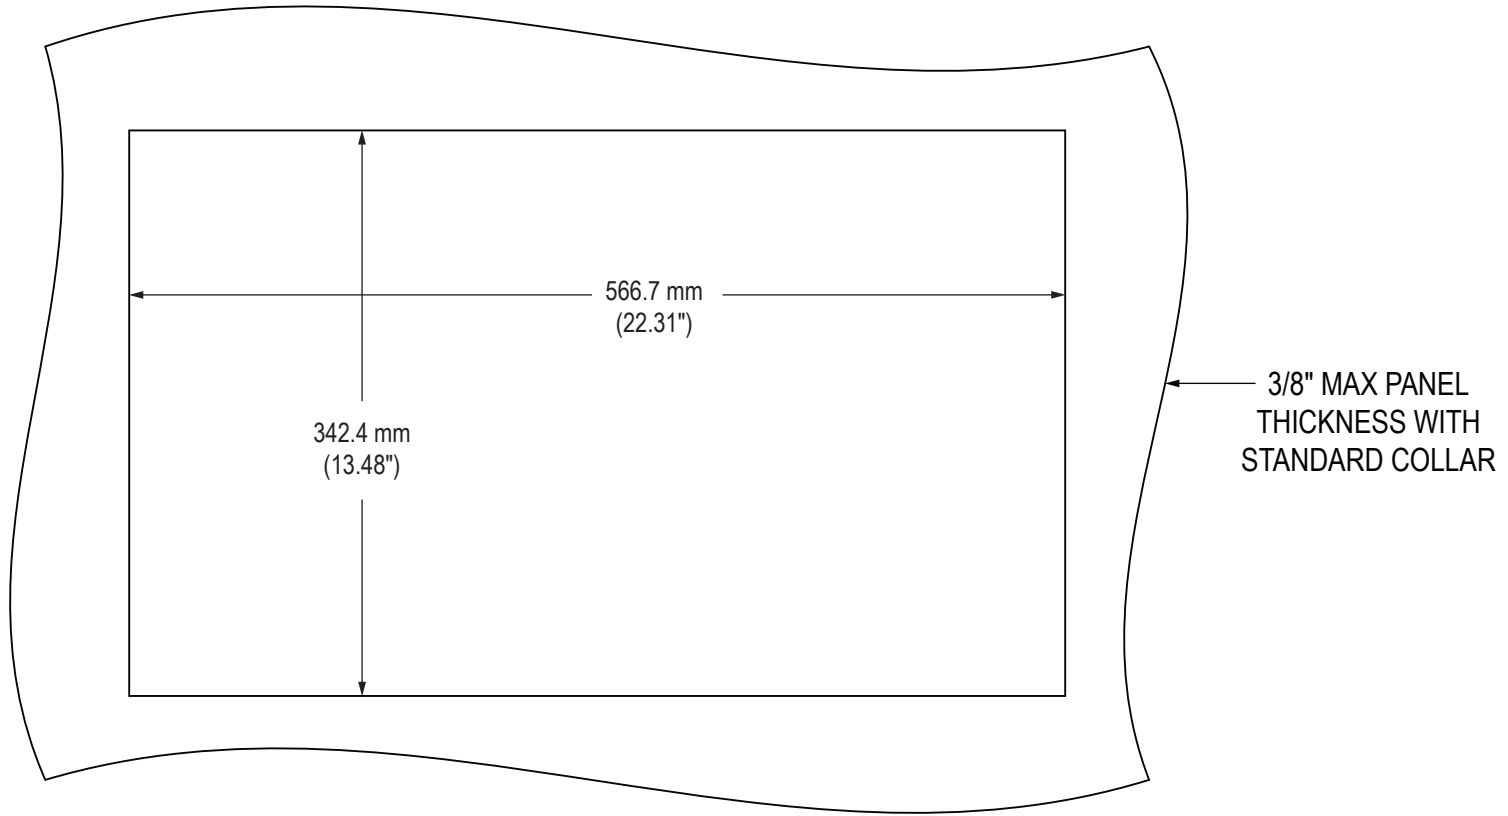

Mounting Diagram

HIS-ML23.8-Sxxx Models

Front View

Side View

HIS-ML23.8-Sxxx Models

Rear View

Bottom View

HIS-ML23.8-Sxxx Models

Bottom View (showing Cable Connections)

Mounting Diagram

Cutout Dimensions (All Models)

VB-22A Accessory Mounting Bracket

Rear View

Bottom View