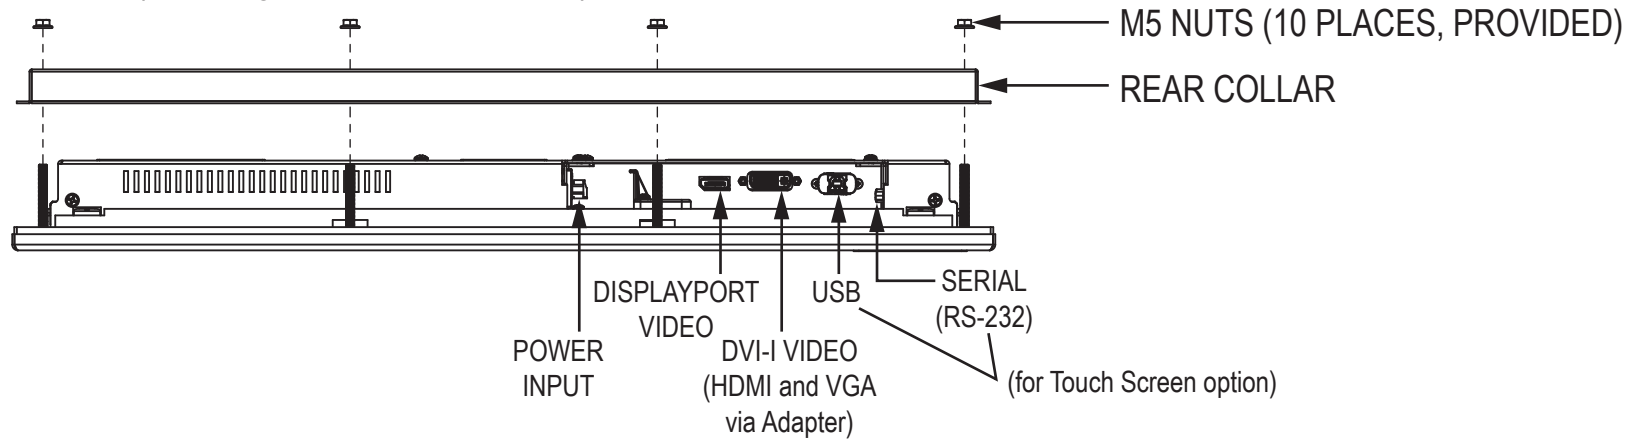

Mounting Diagram

HIS-ML23.8-Sxxx Models

Front View

Side View

HIS-ML23.8-Sxxx Models

Rear View

Bottom View

HIS-ML23.8-Sxxx Models

Bottom View (showing Cable Connections)

Mounting Diagram

Cutout Dimensions (All Models)

VB-22A Accessory Mounting Bracket

Rear View

Bottom View