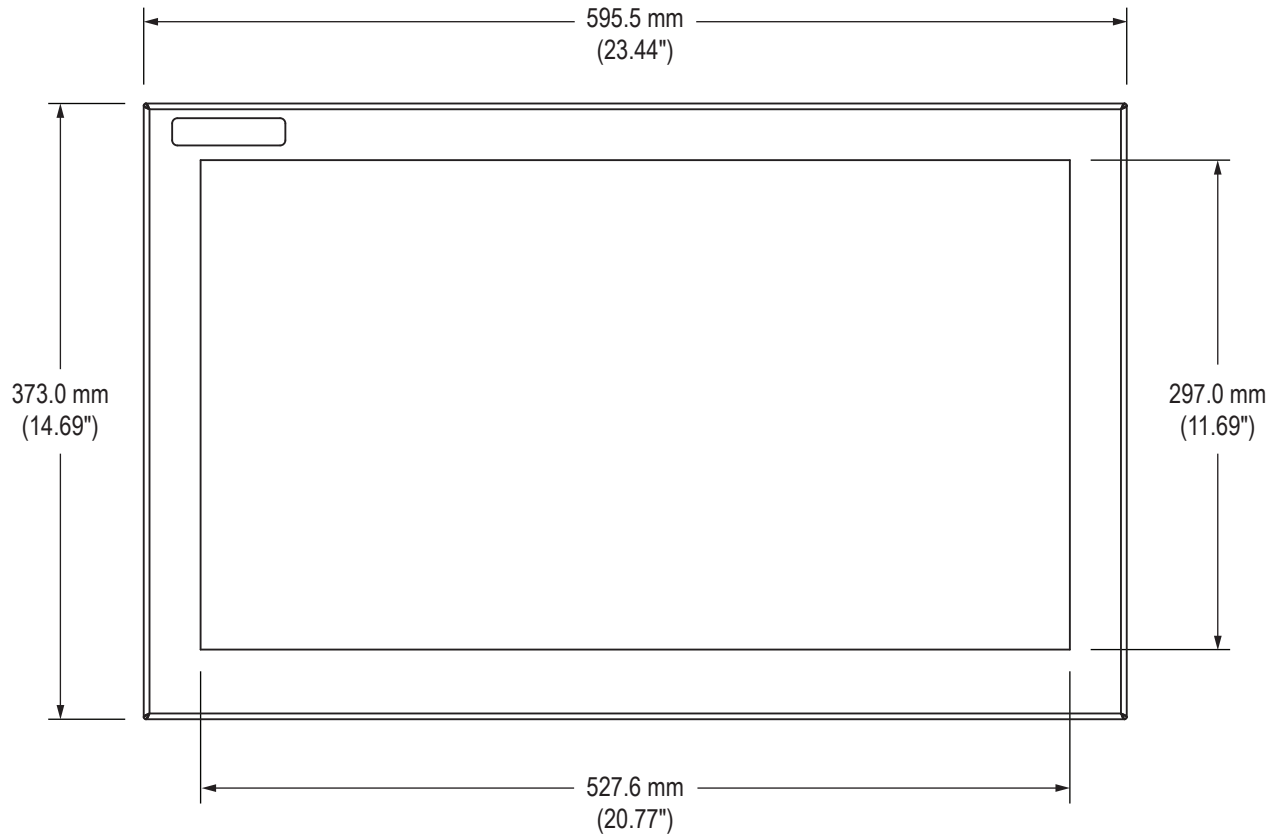

HIS-ML23.8-Fxxx Models

Front View

Side View

HIS-ML23.8-Fxxx Models

Rear View

Bottom View

HIS-ML23.8-Fxxx Models

Bottom View (showing Cable Connections)

Mounting Diagram

HIS-ML23.8-Sxxx Models

Front View

Side View

HIS-ML23.8-Sxxx Models

Rear View

Bottom View

HIS-ML23.8-Sxxx Models

Bottom View (showing Cable Connections)

Mounting Diagram

Cutout Dimensions (All Models)

VB-22A Accessory Mounting Bracket

Rear View

Bottom View