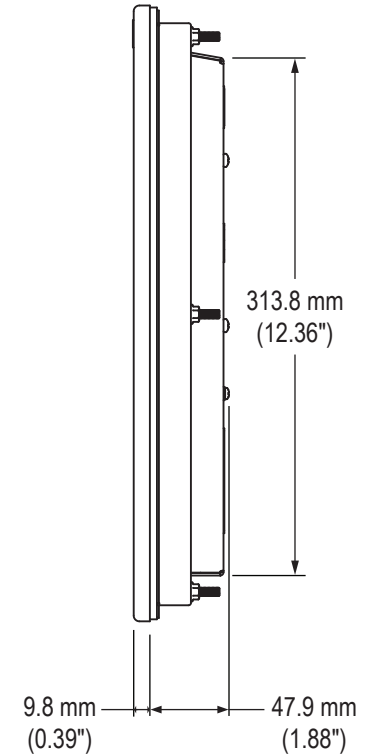

HIS-ML23.8-Fxxx Models

Front View

Side View

HIS-ML23.8-Fxxx Models

Rear View

Bottom View

HIS-ML23.8-Fxxx Models

Bottom View (showing Cable Connections)

Mounting Diagram

HIS-ML23.8-Sxxx Models

Front View

Side View

HIS-ML23.8-Sxxx Models

Rear View

Bottom View

HIS-ML23.8-Sxxx Models

Bottom View (showing Cable Connections)

Mounting Diagram

Cutout Dimensions (All Models)

VB-22A Accessory Mounting Bracket

Rear View

Bottom View