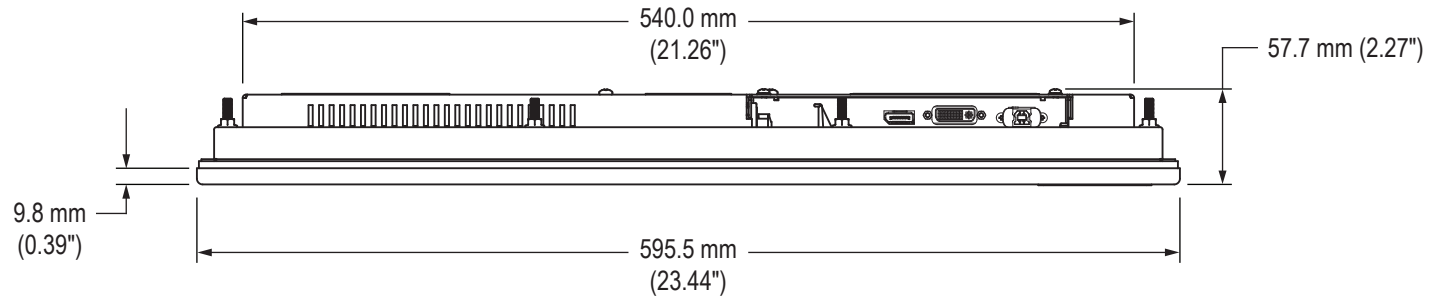

Mounting Diagram

HIS-ML23.8-Sxxx Models

Front View

Side View

HIS-ML23.8-Sxxx Models

Rear View

Bottom View

HIS-ML23.8-Sxxx Models

Bottom View (showing Cable Connections)

Mounting Diagram

Cutout Dimensions (All Models)

VB-22A Accessory Mounting Bracket

Rear View

Bottom View