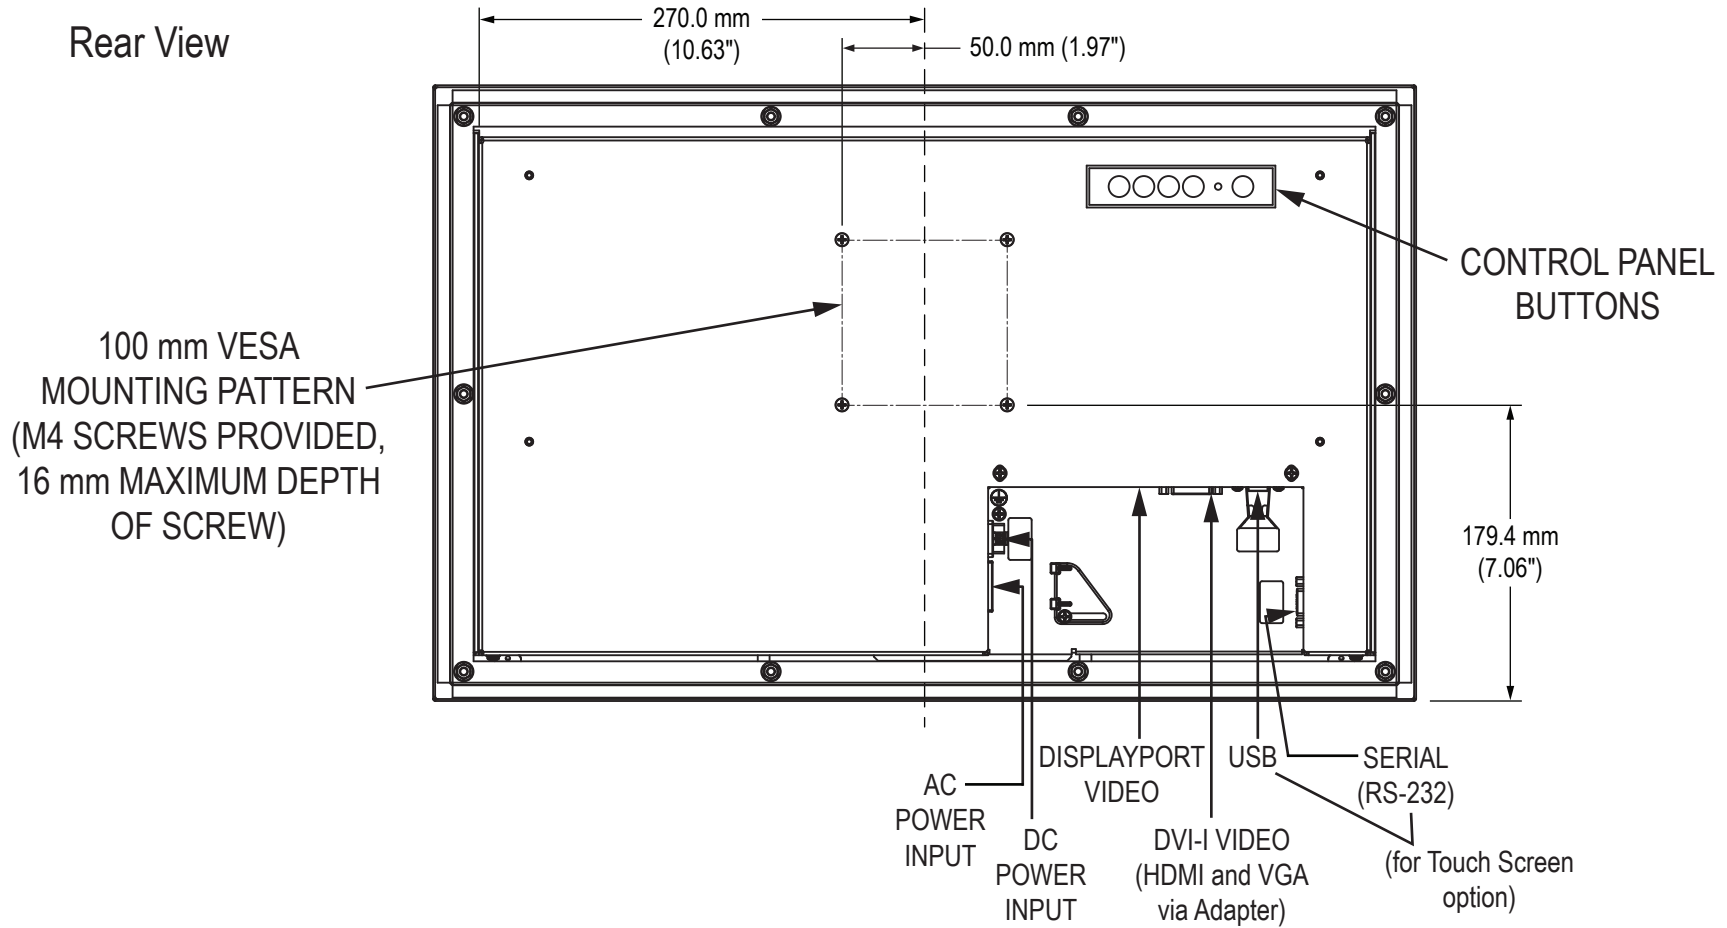

Mounting Diagram

HIS-ML23.8-Sxxx Models

Front View

Side View

HIS-ML23.8-Sxxx Models

Rear View

Bottom View

HIS-ML23.8-Sxxx Models

Bottom View (showing Cable Connections)

Mounting Diagram

Cutout Dimensions (All Models)

VB-22A Accessory Mounting Bracket

Rear View

Bottom View