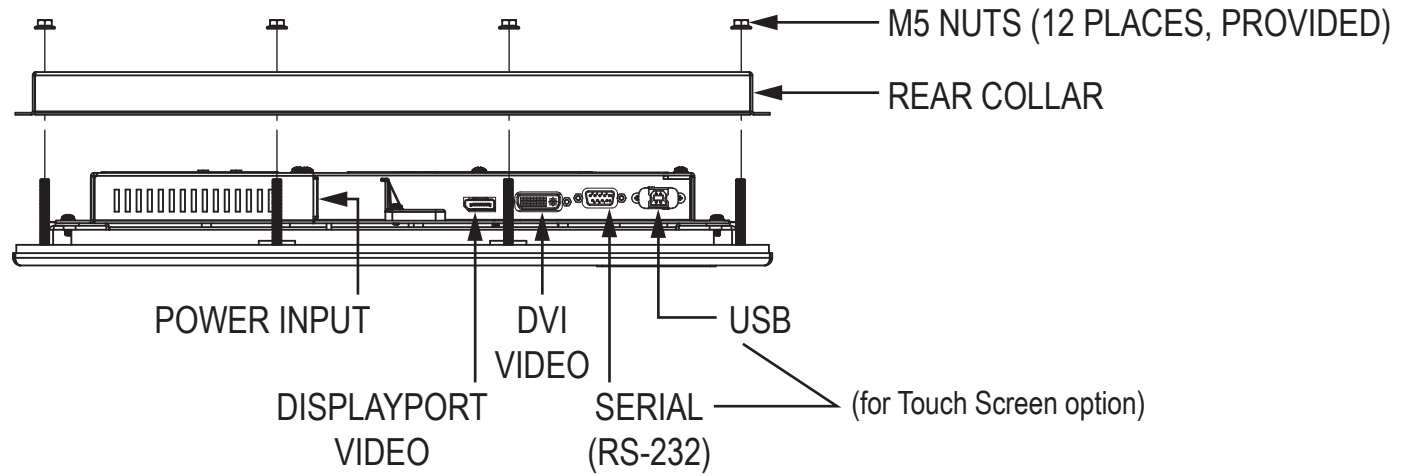

Front View

Side View

Rear View

Bottom View

Bottom View (showing Cable Connections)

Mounting Diagram

Cutout Dimensions

VB-1517-01 Accessory Mounting Bracket

Rear View

Bottom View