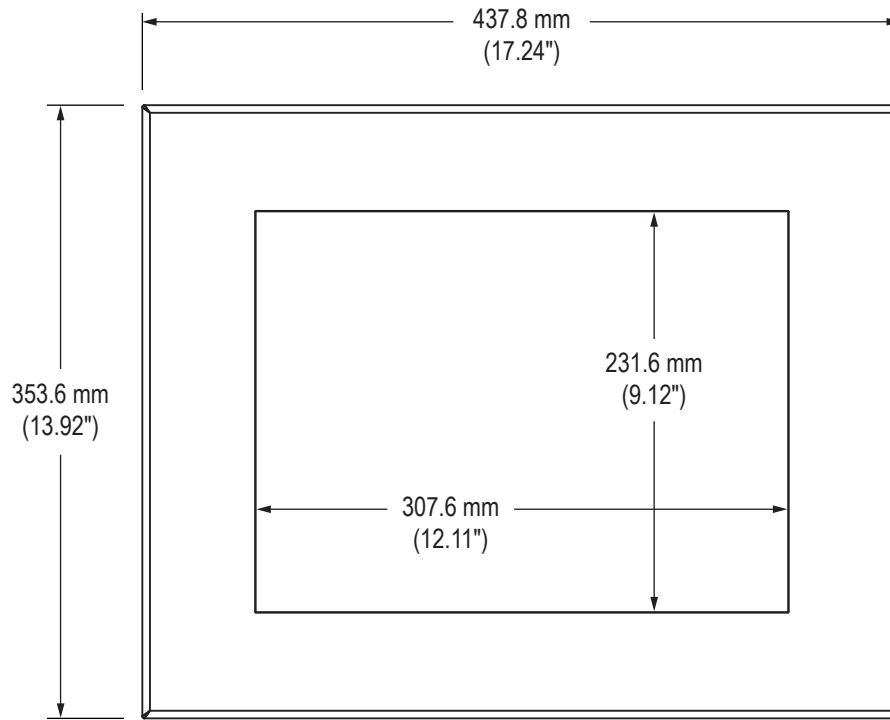

Front View

Side View

Rear View

Bottom View

Bottom View (showing Cable Connections)

Mounting Diagram

Cutout Dimensions

VB-1517-01 Accessory Mounting Bracket

Rear View

Bottom View