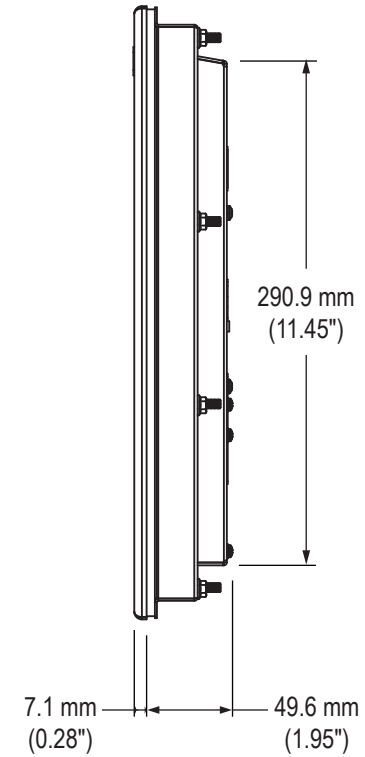

Front View

Side View

Rear View

Bottom View

Bottom View (showing Cable Connections)

Mounting Diagram

Cutout Dimensions

VB-1517-01 Accessory Mounting Bracket

Rear View

Bottom View