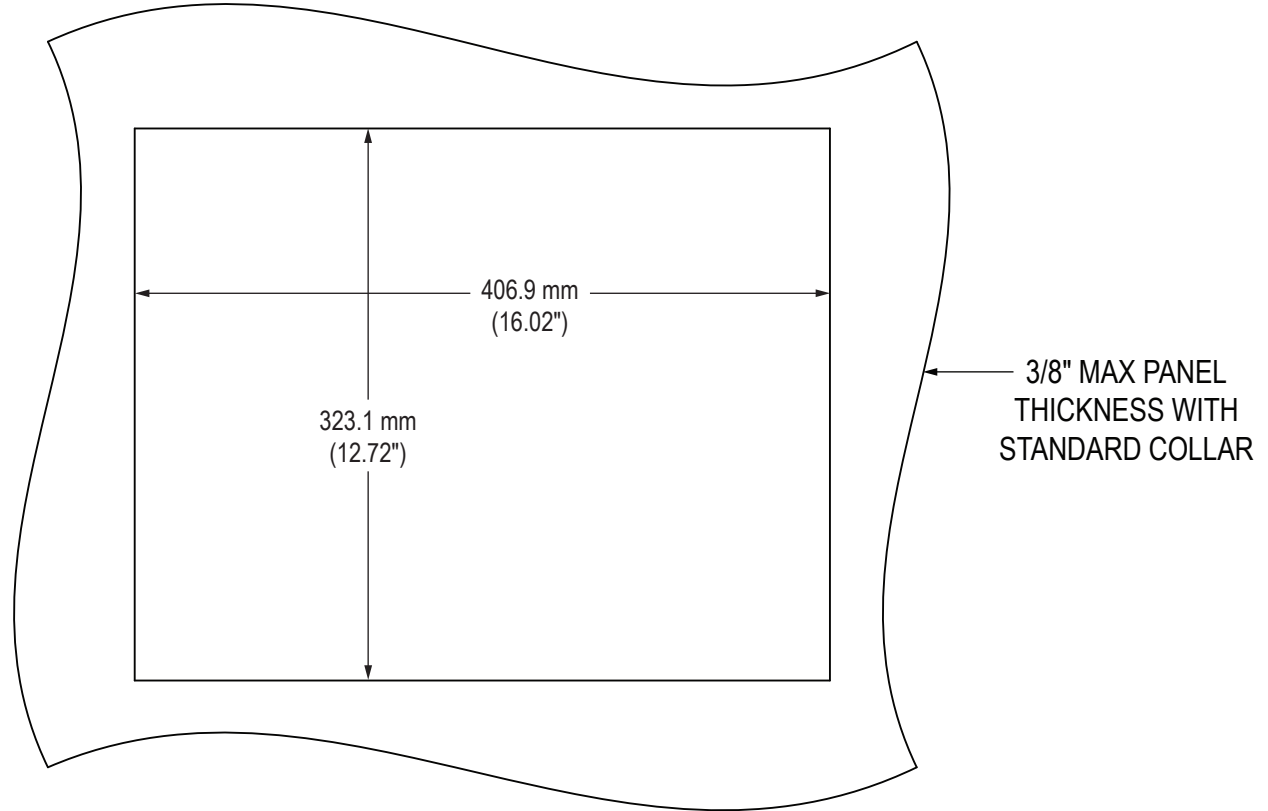

Front View

Side View

Rear View

Bottom View

Bottom View (showing Cable Connections)

Mounting Diagram

Cutout Dimensions

VB-1517-01 Accessory Mounting Bracket

Rear View

Bottom View