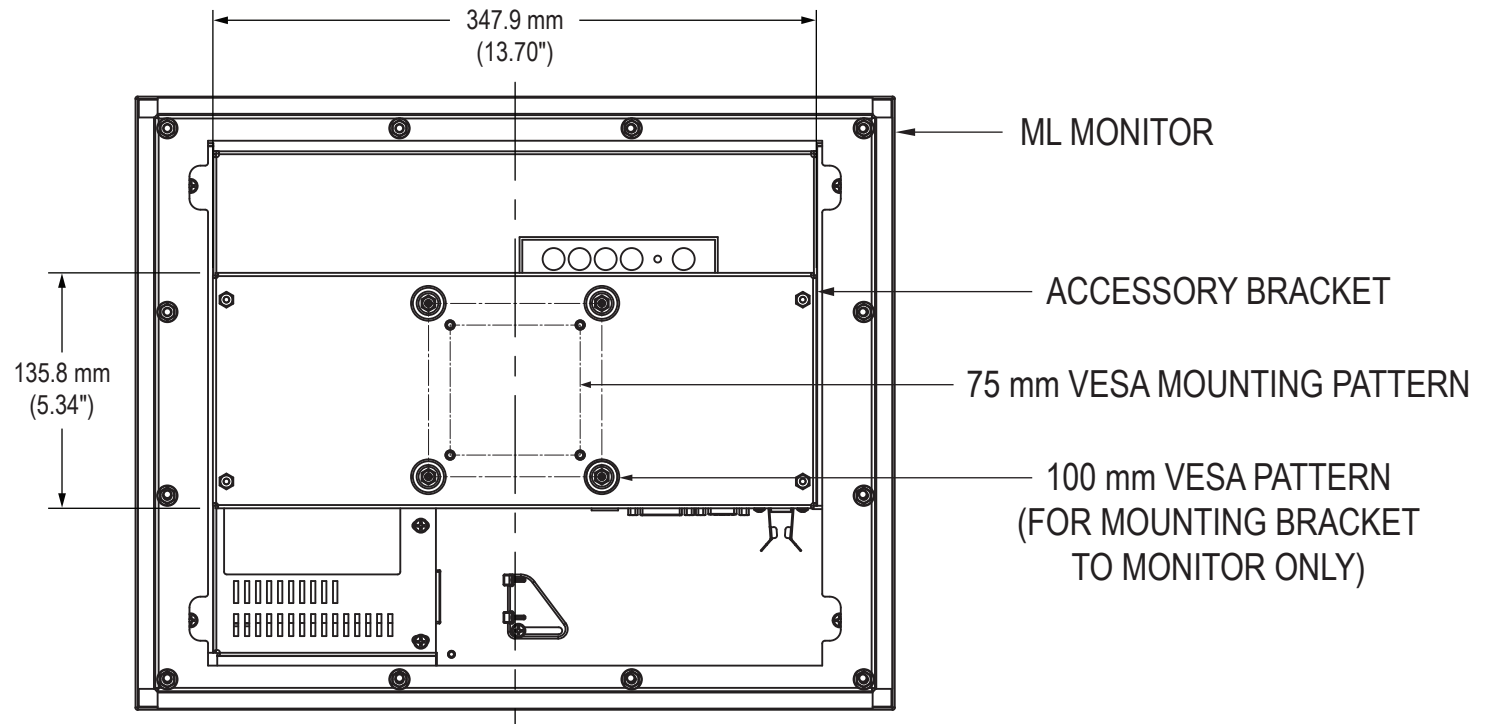

Front View

Side View

Rear View

Bottom View

Bottom View (showing Cable Connections)

Mounting Diagram

Cutout Dimensions

VB-1517-01 Accessory Mounting Bracket

Rear View

Bottom View