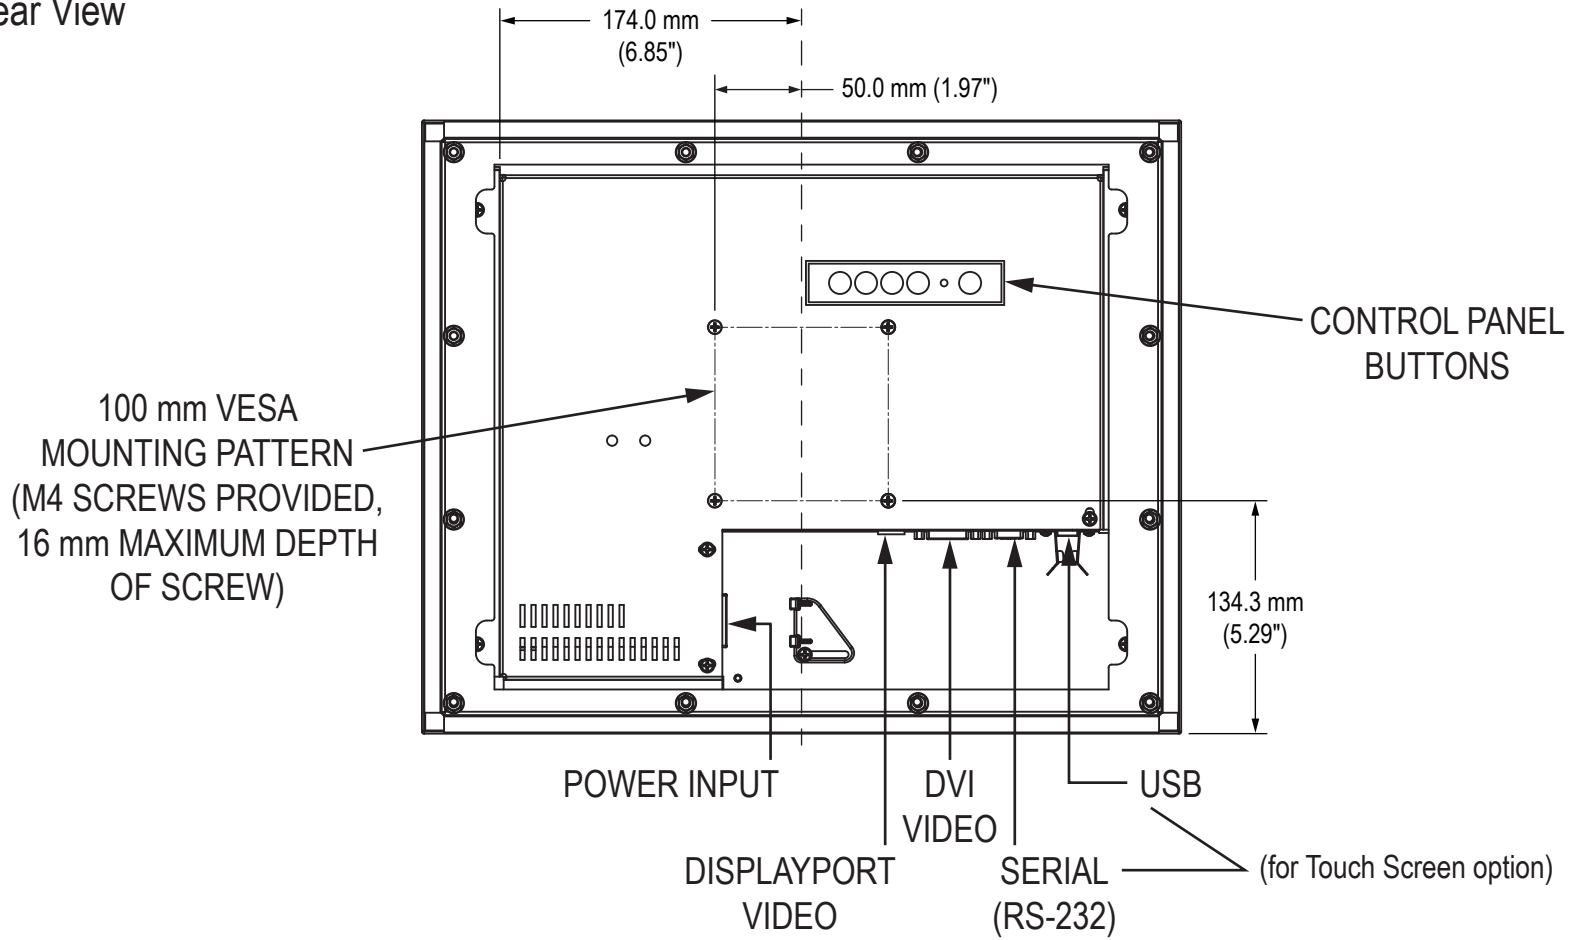

Front View

Side View

Rear View

Bottom View

Bottom View (showing Cable Connections)

Mounting Diagram

Cutout Dimensions

VB-1517-01 Accessory Mounting Bracket

Rear View

Bottom View